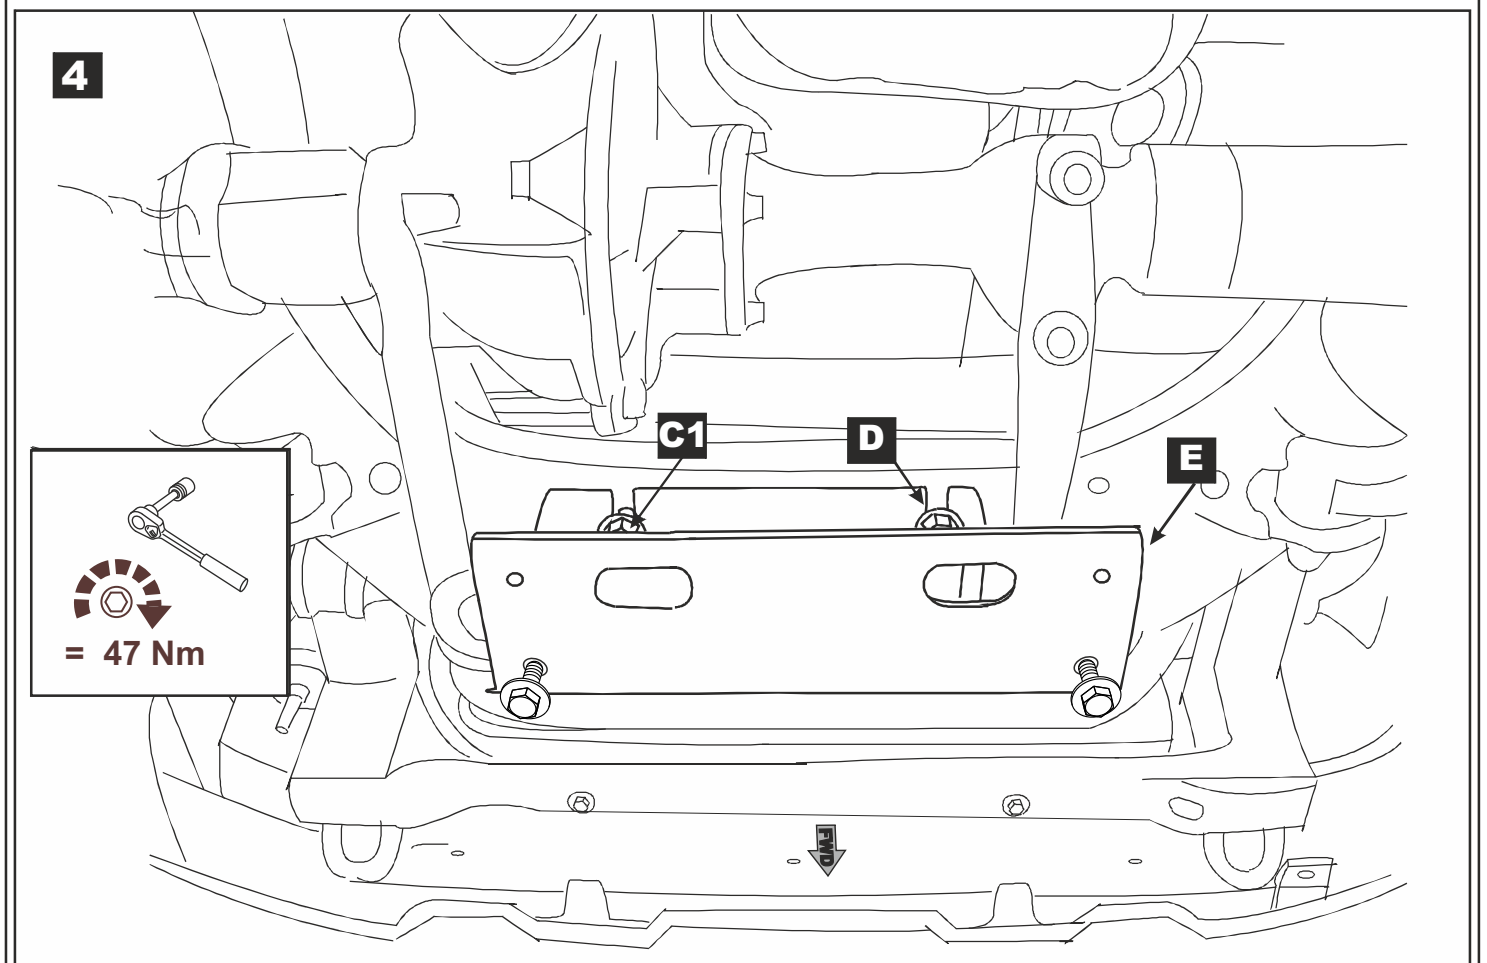

Part number: PZ4AL-07530-00	Issue: 0	Date: 22/04/13	Manual reference number: AIM 000-867-0	Page: 4/5