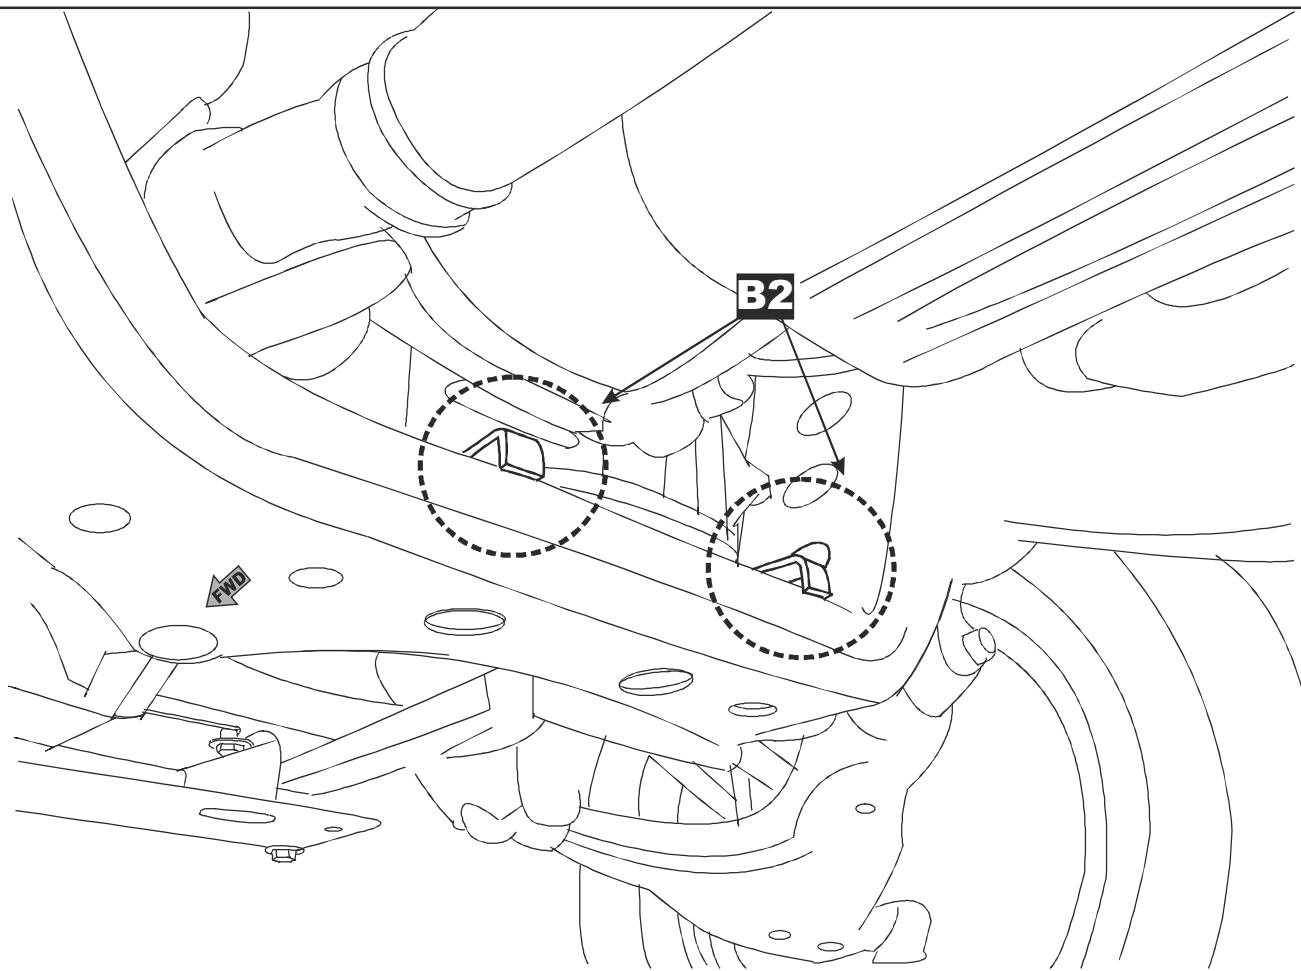

5

6

Part number:
PZ4AL-07530-00

Issue:
0

Date:
22/04/13

Manual reference number:
AIM 000-867-0

Page:
5/5