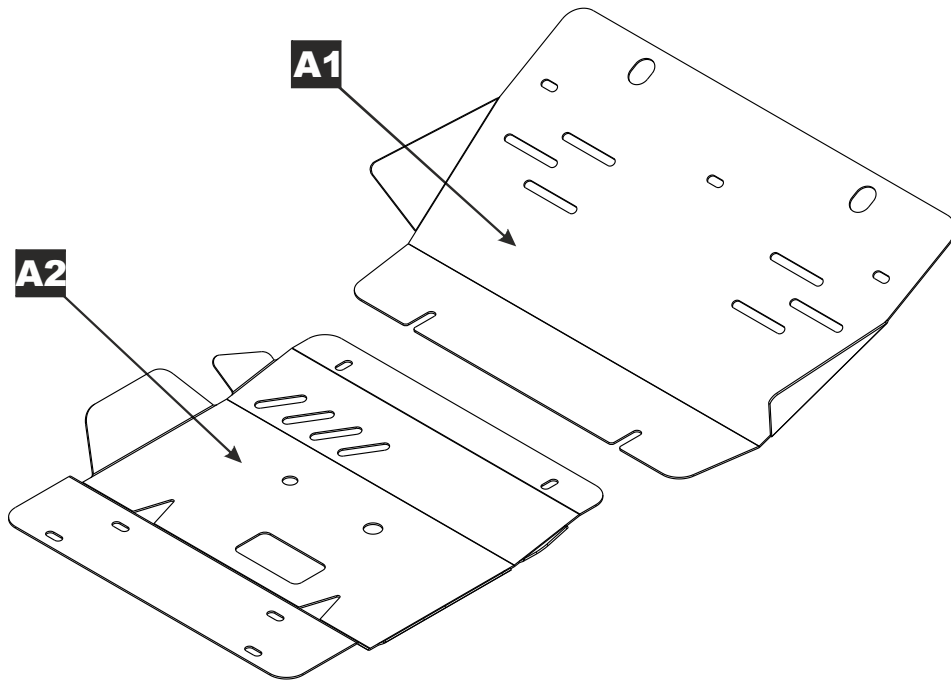

Part number: PZ4AL-07530-00