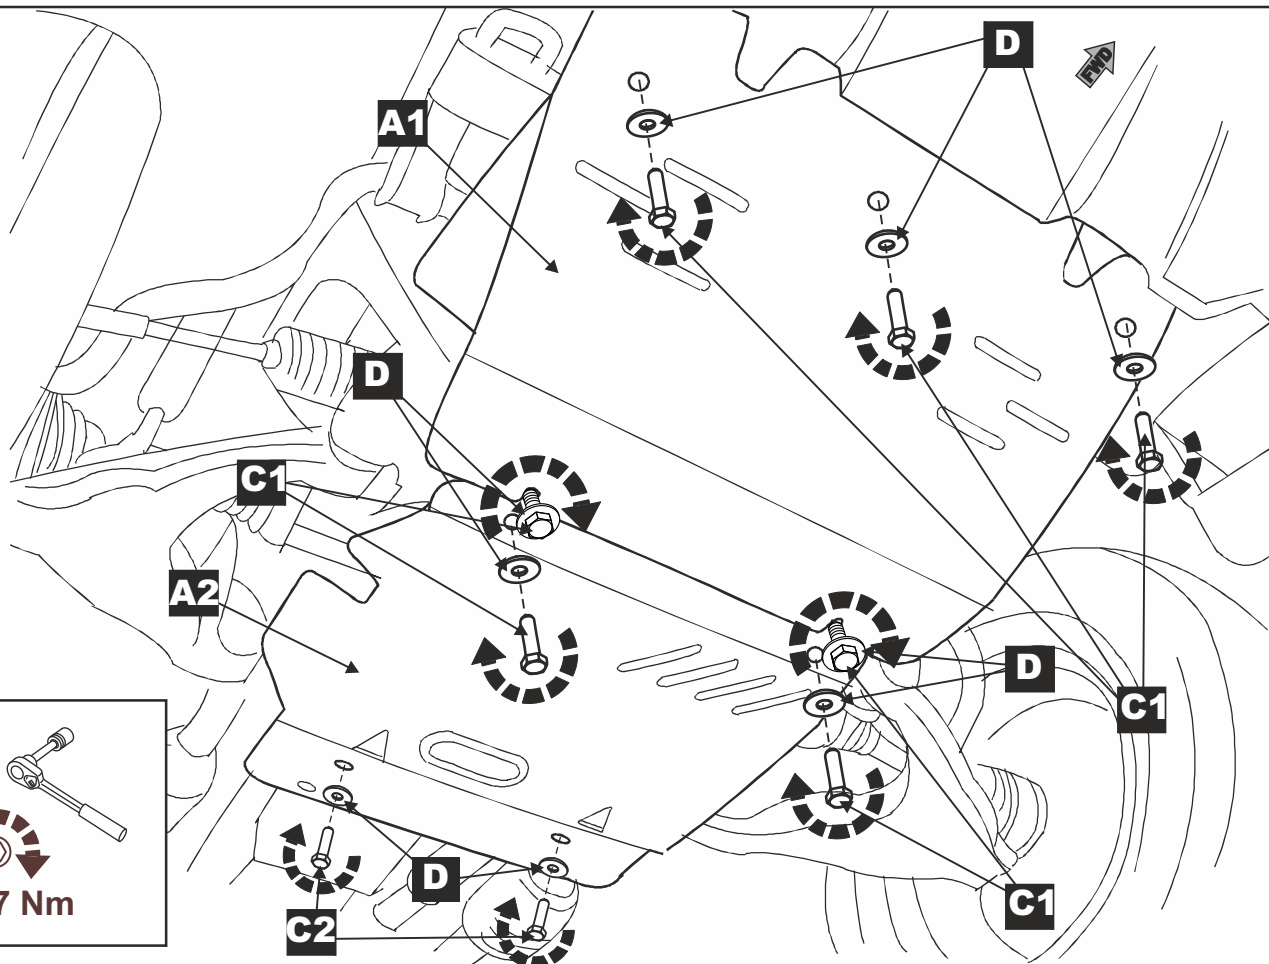

5

6

Part number:
PZ4AL-07530-00

Issue:
0

Date:
22/04/13

Manual reference number:
AIM 000-867-0

Page:
5/5