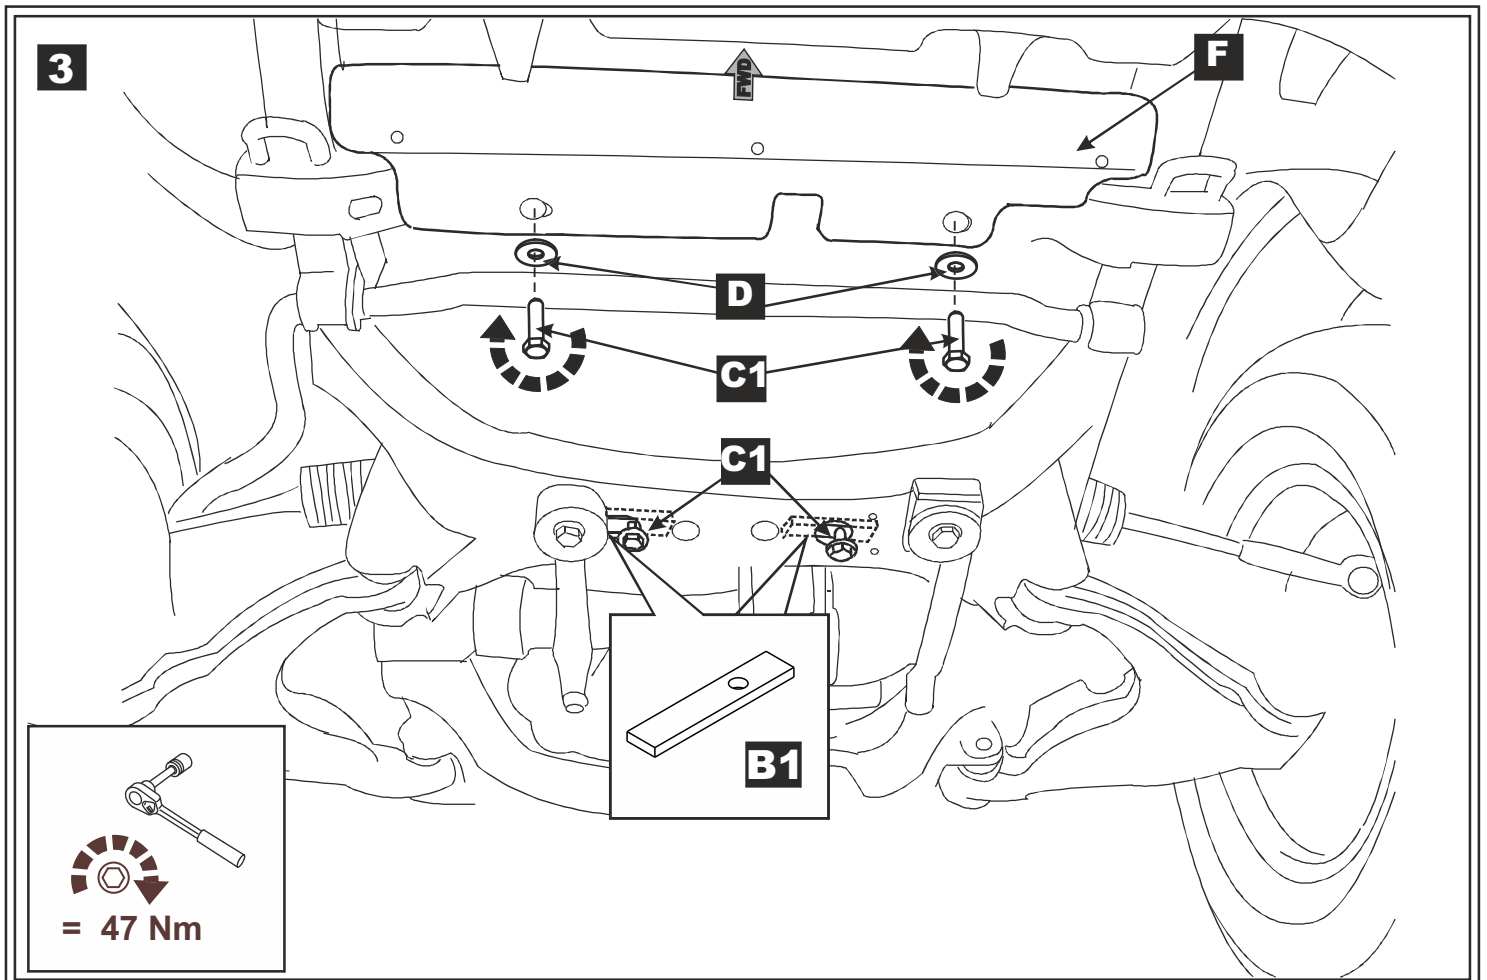

Part number: PZ4AL-07530-00	Issue: 0	Date: 22/04/13	Manual reference number: AIM 000-867-0	Page: 4/5